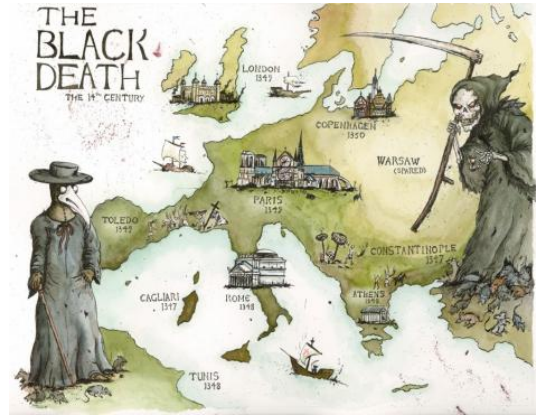

**0. Black Death - Story Preface**

1. HUMAN DEVASTATION
2. WHAT IS BUBONIC PLAGUE?
3. WHAT IS BLACK DEATH?
4. WHERE DID IT ORIGINATE?
5. MEDIEVAL EUROPEANS
6. MEDIEVAL PROFESSIONALS
7. PEOPLE FLEE
8. SOCIETY BREAKS DOWN
9. SCAPEGOATS
10. LIFE GOES ON
11. WAS IT JUST THE RATS?

This watercolor map, by Sean Twiddy, provides a view of 14th-century Europe and the places where "The Plague" spread. Copyright, Sean Twiddy, all rights reserved. Image provided here as fair use for educational purposes and to acquaint new viewers with [Twiddy's work](#). Click on the map for a better view.

*This is the end of the world.*

Contemporary Chronicler, 1348

Bubonic plague. A bacterial disease so lethal and so fast-spreading it still causes people to worry about epidemics.

The affliction, if caught early, can be successfully treated (although the pneumonic form is often deadly despite early intervention).

In the Middle Ages, when "elements and humors" were part of the medical process, catching the disease early

was never an option. At a time when doctors diagnosed illnesses by the color of urine and treated patients by "bleeding" them, no one had a clue how to prevent, or cure, what people at the time called "The Pestilence." The Pope (Clement VI) called for an inquiry to determine what was happening. Scholars assigned to brief him reached a less than scholarly conclusion. (At the time, and for many years later, physicians believed that medicine and astrology were linked.)