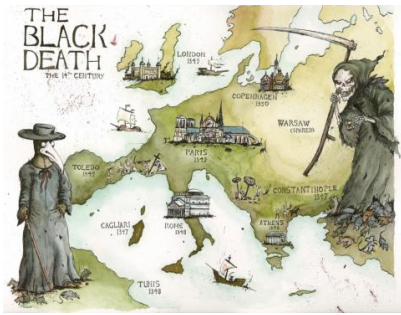

Black Death

View this asset at: <http://www.awesomestories.com/asset/view/Black-Death0>